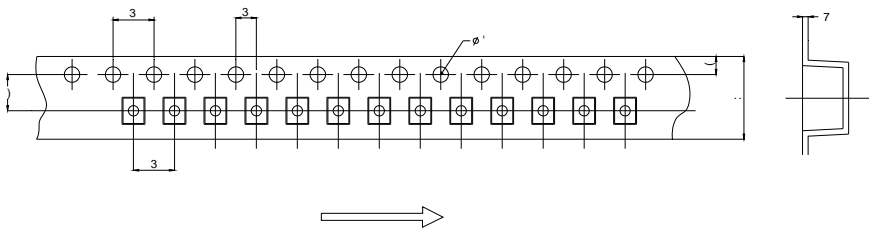

721 Z)) YV /(')RUZDUG &XUUHQW

721 Z)) YV \$PELHQW 7HPSHUD

2IIVWDWH &XUUHQW YV

2II VWDWH 2RQWDDWH &XUUHQW YV \$P

7HPSHUDWXUH

Package Dimension (Unit: mm)

'LPHQVLRQV
5HI 0LOOLPHWHUV ,QFKHV
0LQ 7\S 0D[0LQ 7\S 0D[
\$
%
&
'
(S 0 Āwatdin#
)
*

CARRIER TAPE SPECIFICATIONS (Dimensions in mm unless otherwise stated)

| | | LPHQVLRQV | | | | | |
|-----|--|-----------|------|-----|------------|------|-----|
| 5HI | | OLOOLPHW | | | HUV ,QFKHV | | |
| | | 0LQ | 7\1S | 0D[| 0LQ | 7\1S | 0D[|
| . | | | | | | | |
| 3 | | | | | | | |
| 3 | | | | | | | |
| 3 | | | | | | | |
| (| | | | | | | |
|) | | | | | | | |
| 7 | | | | | | | |
| : | | | | | | | |